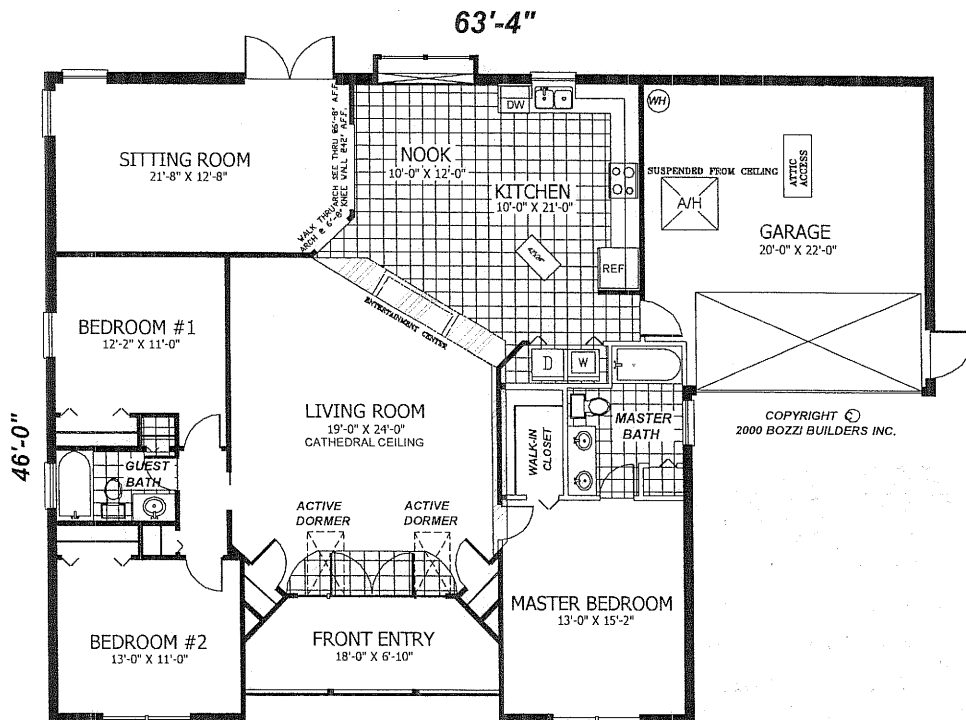

310060 LAGUNA SITTING

3 BEDROOM, SITTING ROOM, 2 BATH, 2 CAR GARAGE

PLEASE NOTE: ALL ROOM DIMENSIONS ARE APPR. TO INSIDE WALL

SQUARE FOOTAGE	
LIVING AREA	1,911'
FRONT PORCH AREA	116'
GARAGE AREA	457'
TOTAL	=2,484'