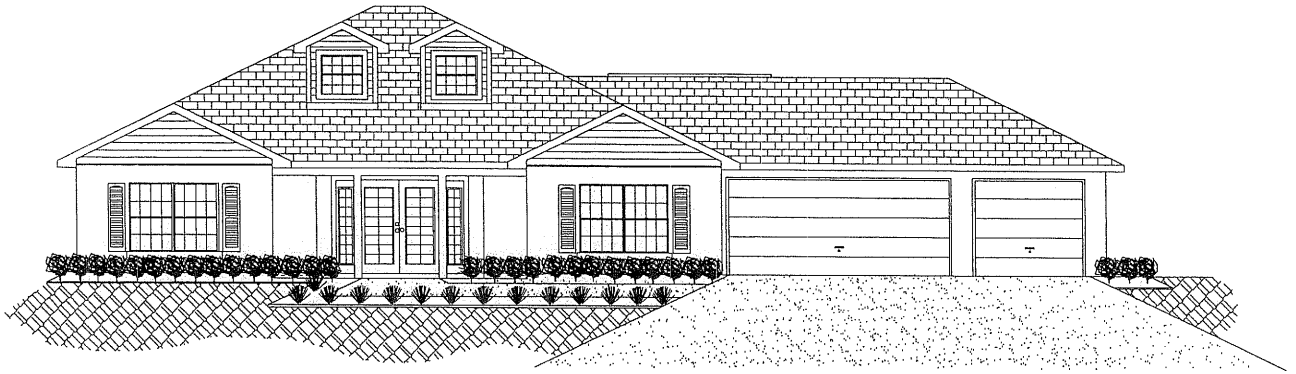

# 310060 LAGUNA SITTING

3 BEDROOM, SITTING ROOM, 2 BATH, 3 CAR GARAGE

PLEASE NOTE: ALL ROOM DIMENSIONS ARE APPR. TO INSIDE WALL

SQUARE FOOTAGE	
LIVING AREA	1,911'
FRONT PORCH AREA	116'
GARAGE AREA	683'
TOTAL	=2,710'