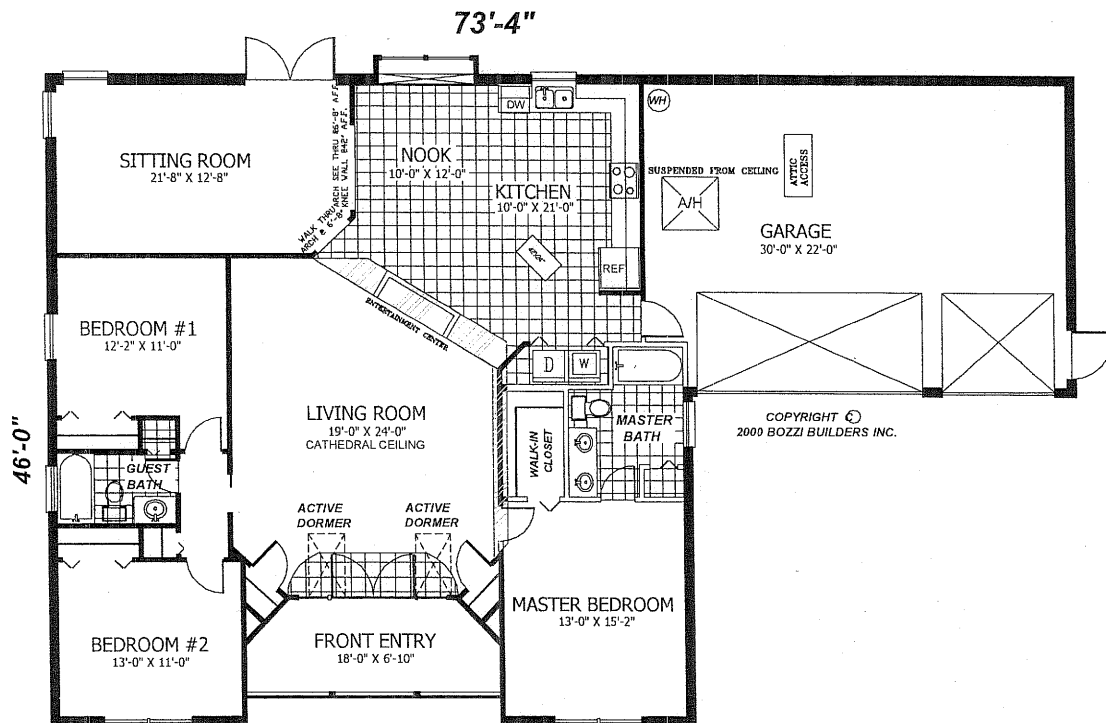

# 310060 LAGUNA SITTING

3 BEDROOM, SITTING ROOM, 2 BATH, 3 CAR GARAGE

PLEASE NOTE: ALL ROOM DIMENSIONS ARE APPR. TO INSIDE WALL

SQUARE FOOTAGE	
LIVING AREA	1,911'
FRONT PORCH AREA	116'
GARAGE AREA	683'
TOTAL	=2,710'