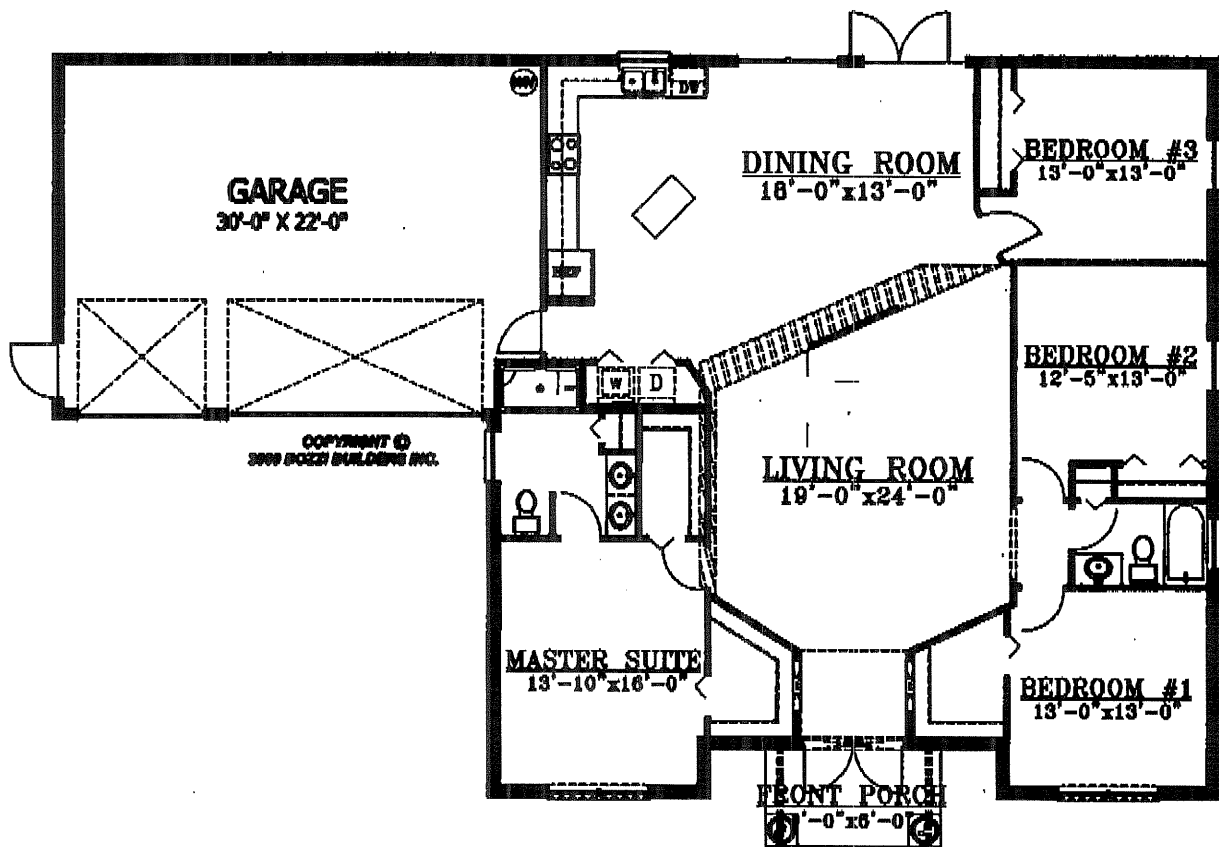

# The Pristine

4 BEDROOM, 2 BATH, 3 CAR GARAGE

LIVING AREA	2,000'
FRONT PORCH	68'
GARAGE	683'
<hr/>	
TOTAL	=2,749'